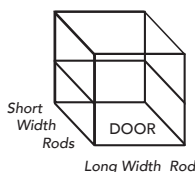

SUKKAH WITH FOLDING RODS

	VERTICAL		HORIZONTAL		SCHACH				
	BOX 1		BOX 2	BOX 3	SET OF BAMBOO POLES	SCHACH SIZE	SCHACH SIZE FOR UPS		
SIZE	CLASSIC 7 FT HIGH	OR ROYAL 7.5FT HIGH							
6X8	110	113	102	140	8.6 FT (x1)	6x8	6x8		
8X10	110	113	141	140	10.5 FT (x1)	8x10	4x10 (x2)		
8X12	111	114	140	124	12.5 FT (x1)	8x12	4x12 (x2)		
10X12	111	114	141+126	124	12.5 (x2)	5x12 (x2)	5x12 (x2)		
10X16	111	114	141+126	140+140	10.5 (x2)	8x10 (x2)	4x10 (x4)		
12X20	112	115	103	126X3+141	12.5 (x3)	5x12 (x4)	8x12 (x2) + 5x12 (x1)	5x12 (x4)	4x12 (x4) + 5x12 (x1)

PANEL CONNECTORS					
TYPE	PRICE	CORNER	BIG	SMALL	HOLDER
BASIC SET	$69	4	6	0	6
EXTENSION SET	$14		2		4
SMALL CONNECTORS SET	$14			4	
INSIDE LOW CLAMP (2 PC)	$24				
WALL BRACKET	$32			4	
ANY WOOD HOLDER BOX	$22				6
NUT SET (2 PC)	$9				
WOOD EXTENDER (1PC)	$9				

4'X6' / 6'X8' / 8'X10'
OPTION 1